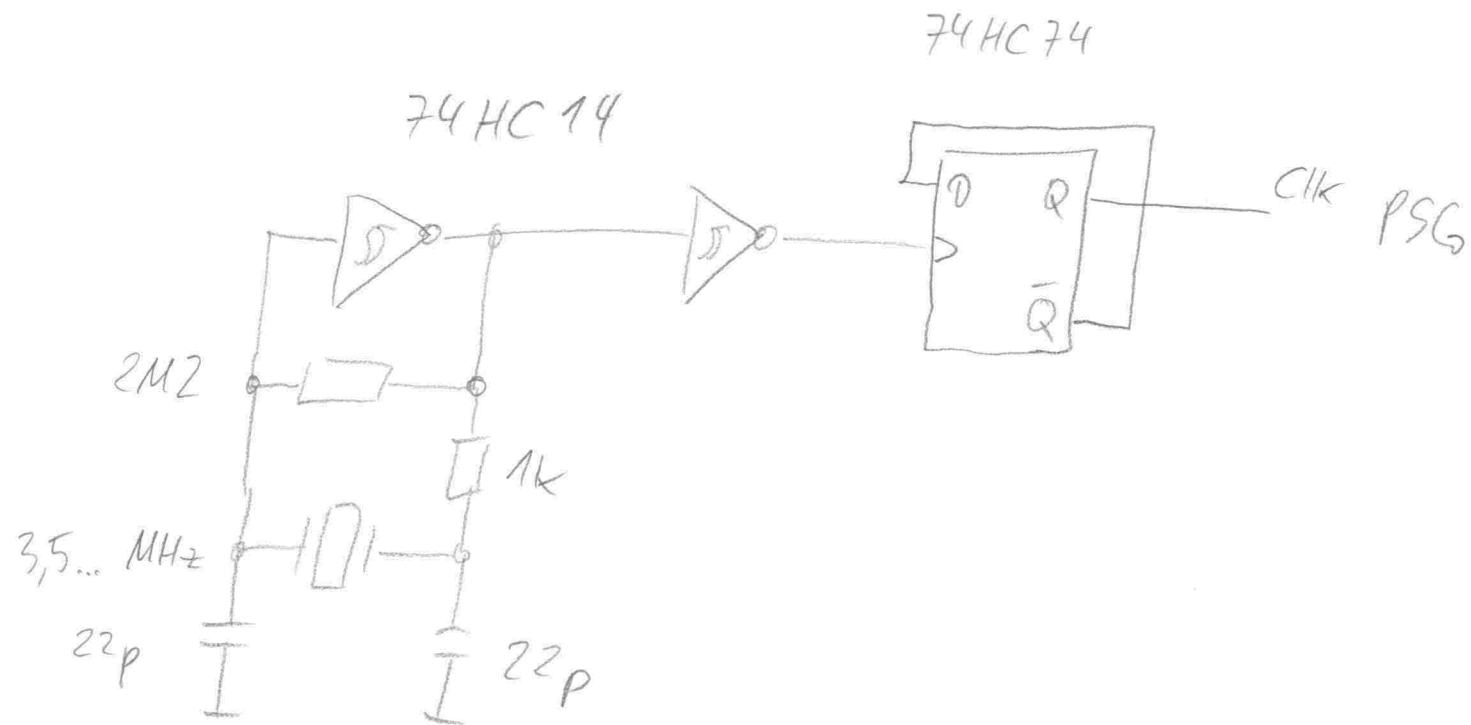

RGB- Driver

Display-Driver

Sound-Driver

Sound-Driver Amplifier

cap. data sheet
AY-3-8910, cp. 4.3

Sound-Driver Clock

cmp. "The Art of Electronics"
3. Edition
p. 447, fig 7.38 D

Sound-Driver PSG

Reset Control