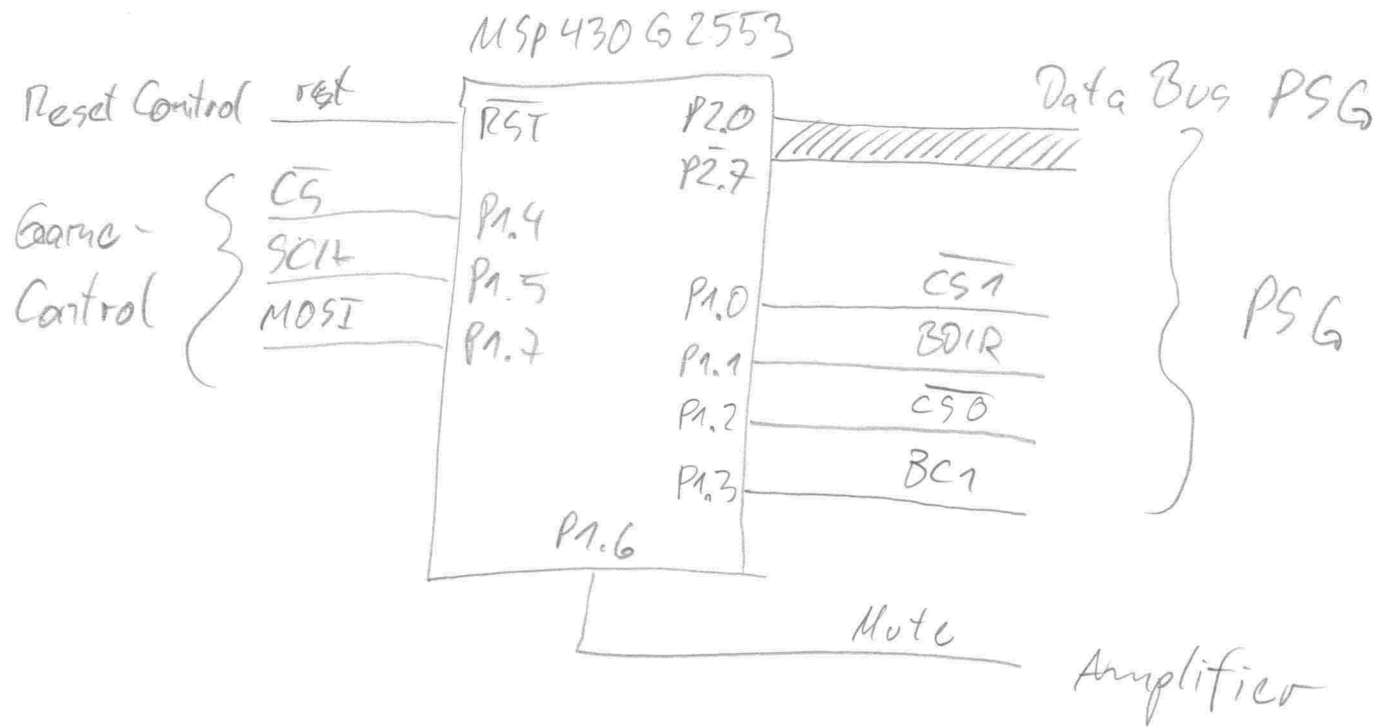

RGB- Driver

Display-Driver

Sound-Driver

Sound-Driver Amplifier

cap. data sheet
AY-3-8910, cp. 4.3

Sound-Driver Clock

cmp. "The Art of Electronics"
3. Edition
p. 447, fig 7.38 D

Sound-Driver PSG

Reset Control