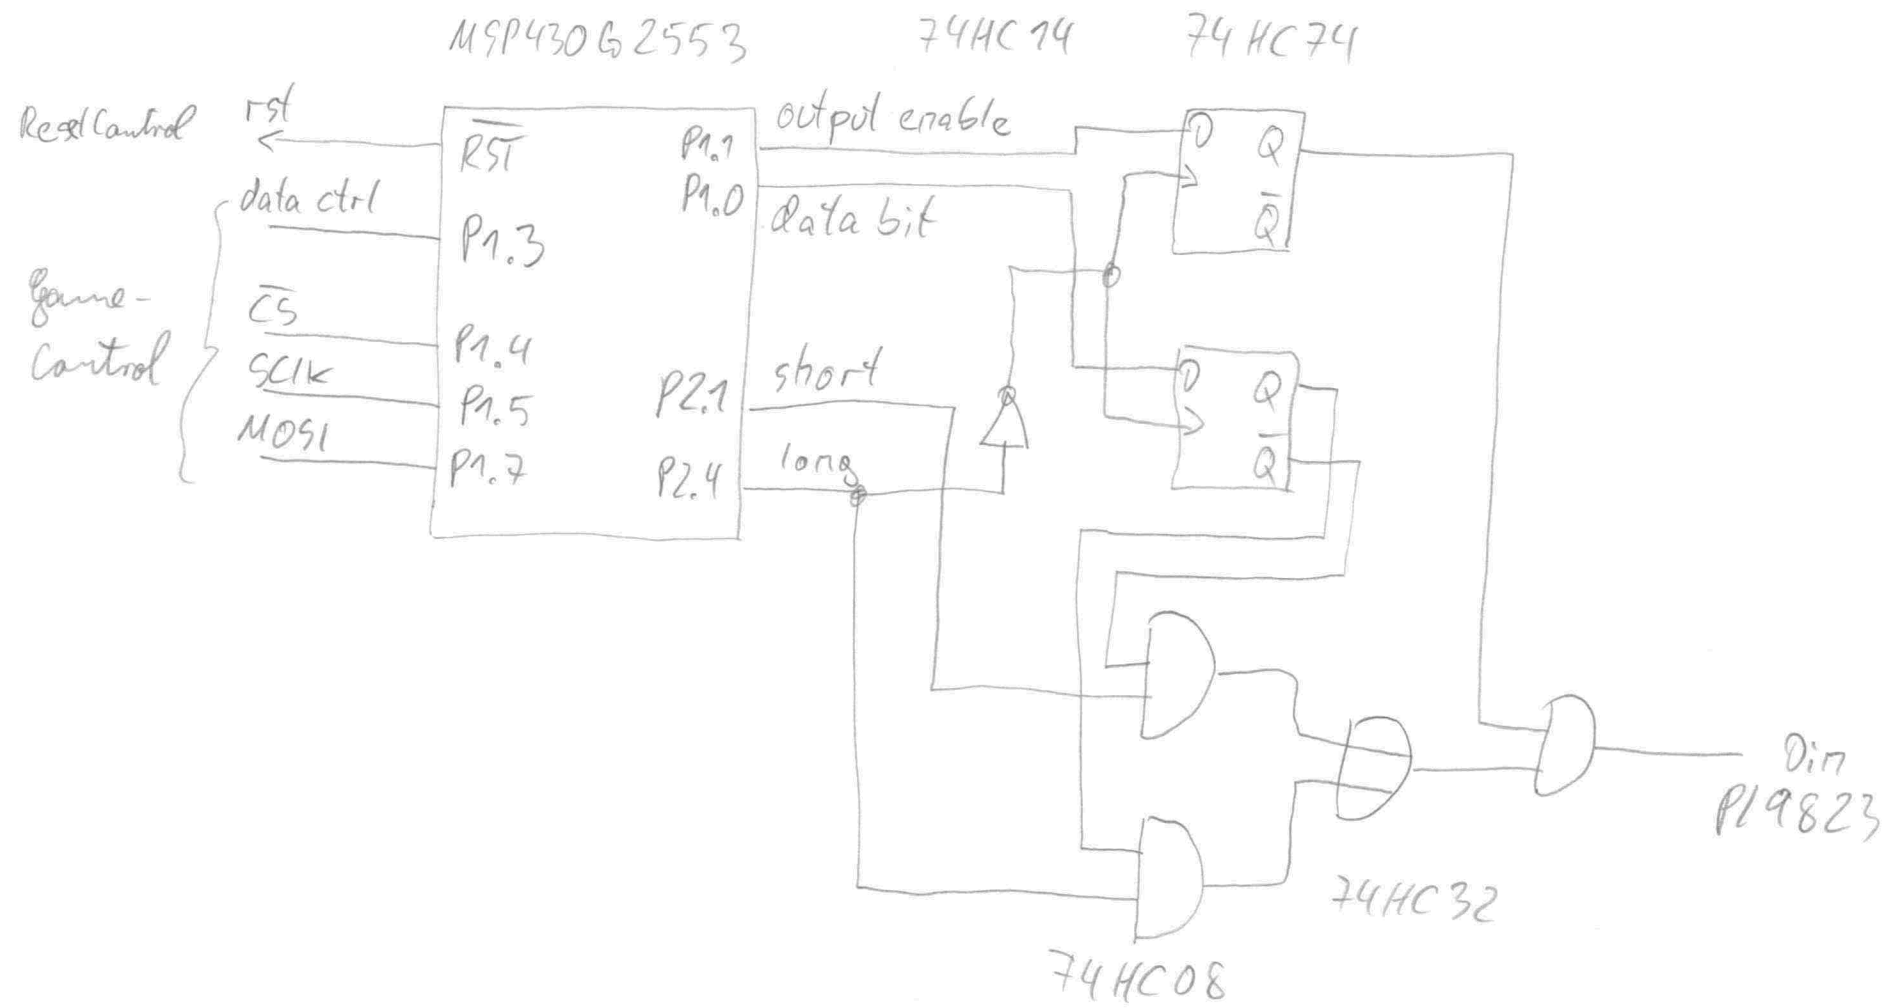

RGB- Driver

Display-Driver

Sound-Driver

Sound-Driver Amplifier

cap. data sheet
AY-3-8910, cp. 4.3

Sound-Driver Clock

cmp. "The Art of Electronics"
3. Edition
p. 447, fig 7.38 D

Sound-Driver PSG

Reset Control