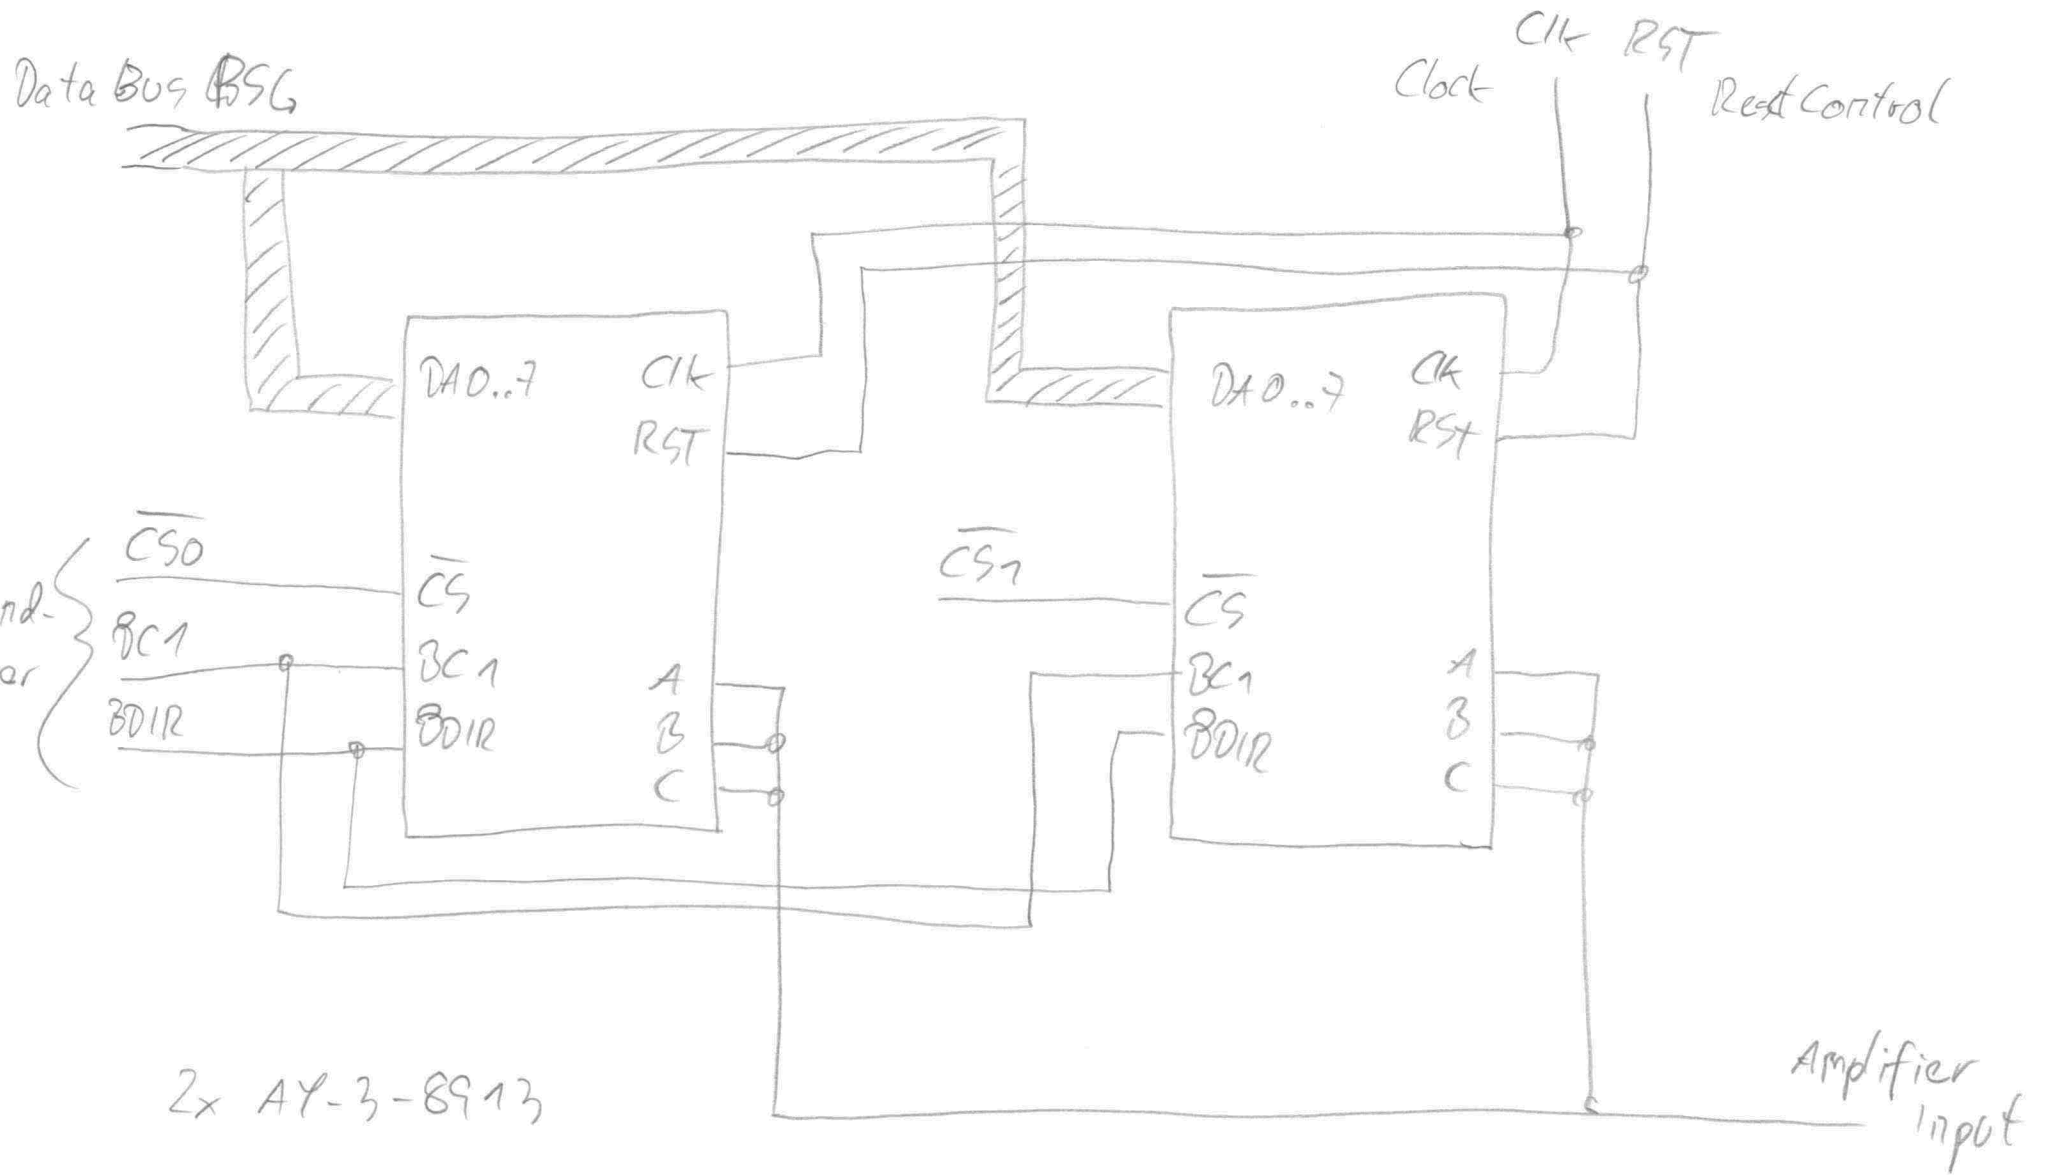

RGB- Driver

Display-Driver

Sound-Driver

Sound-Driver Amplifier

cap. data sheet
AY-3-8910, cp. 4.3

Sound-Driver Clock

cmp. "The Art of Electronics"
3. Edition
p. 447, fig 7.38 D

Sound-Driver PSG

Reset Control