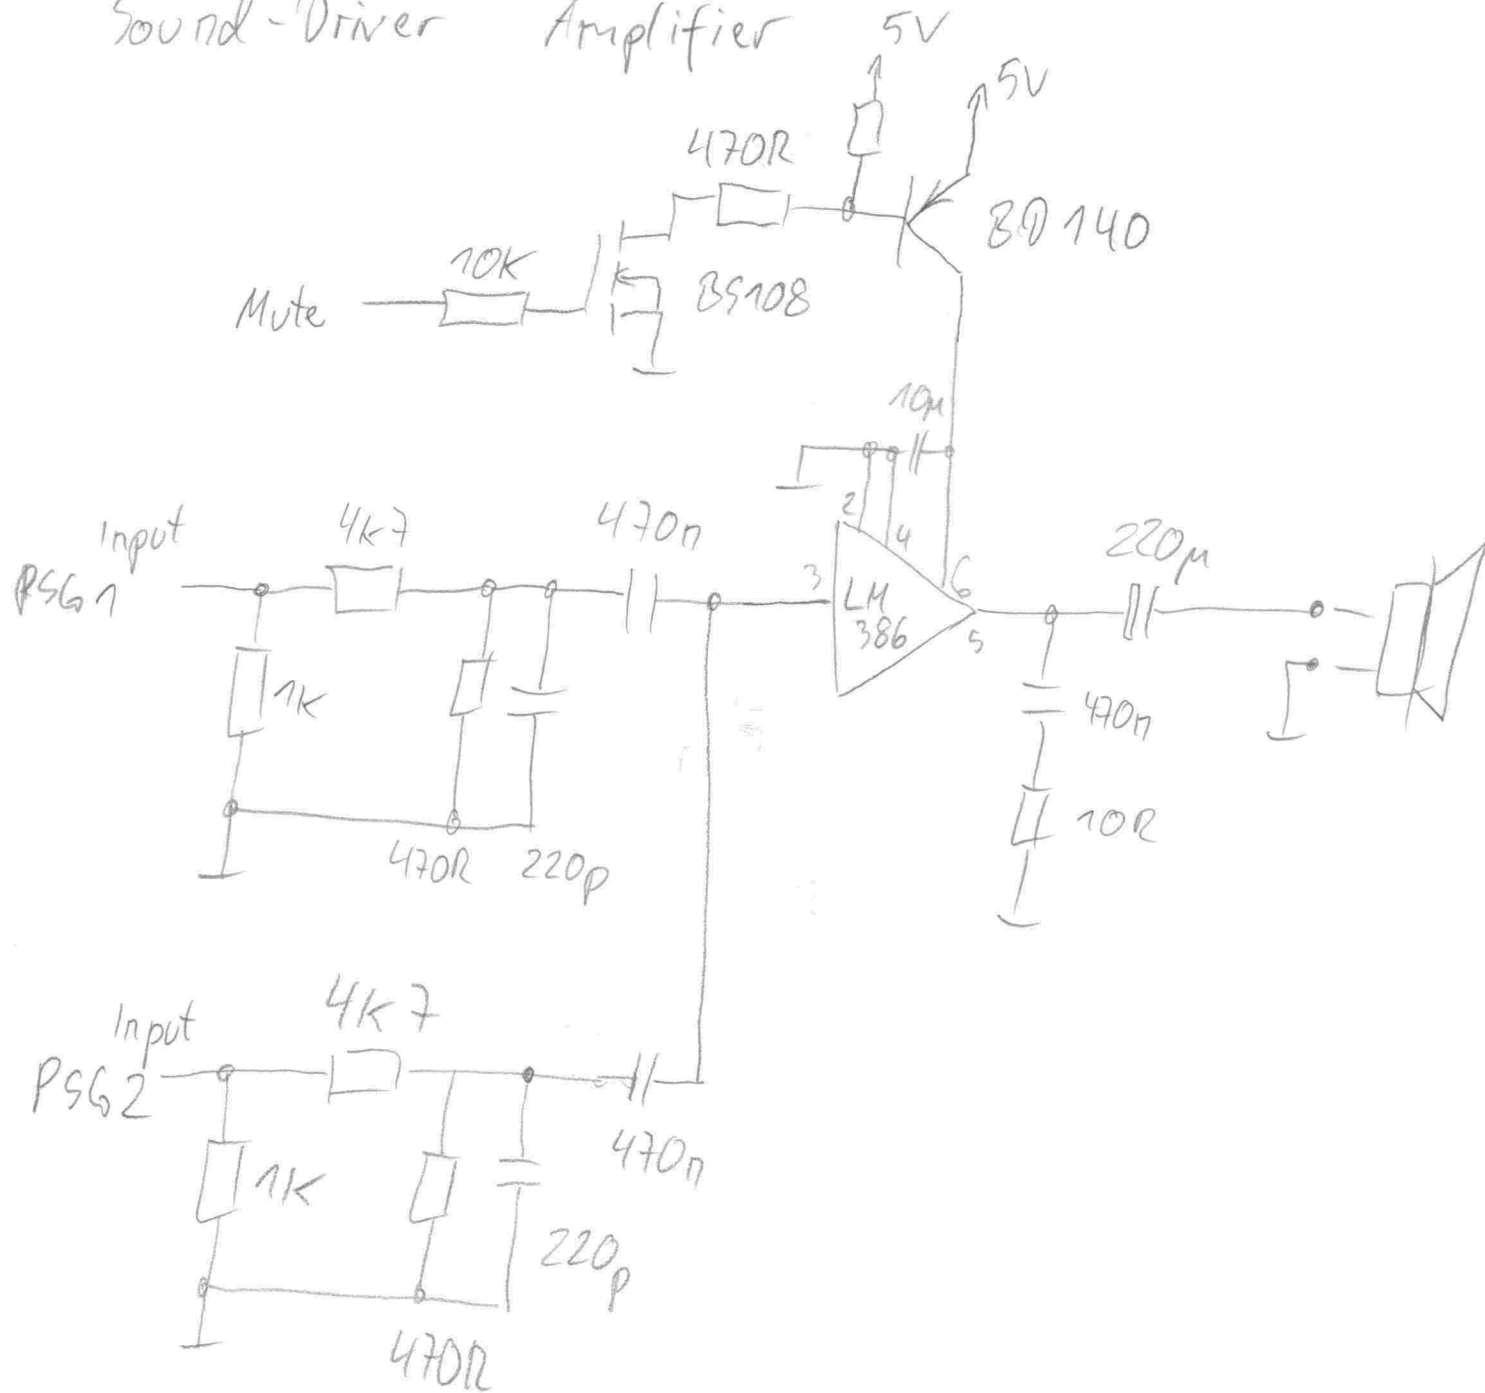

RGB- Driver

Display-Driver

Sound-Driver

Sound-Driver Amplifier

cap. data sheet
AY-3-8910, cp. 4.3

Sound-Driver Clock

cmp. "The Art of Electronics"
3. Edition
p. 447, fig 7.38 D

Sound-Driver PSG

Reset Control