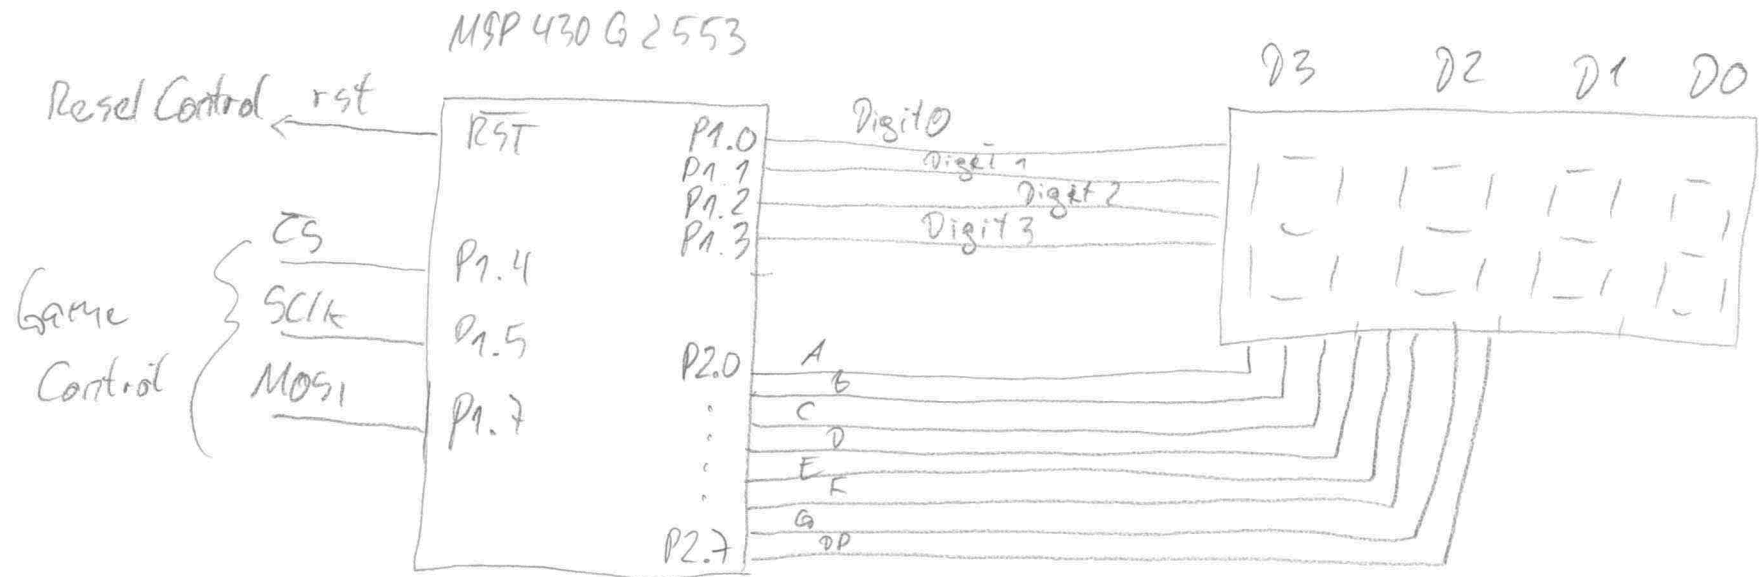

RGB- Driver

Display-Driver

Sound-Driver

Sound-Driver Amplifier

cap. data sheet
AY-3-8910, cp. 4.3

Sound-Driver Clock

cmp. "The Art of Electronics"
3. Edition
p. 447, fig 7.38 D

Sound-Driver PSG

Reset Control